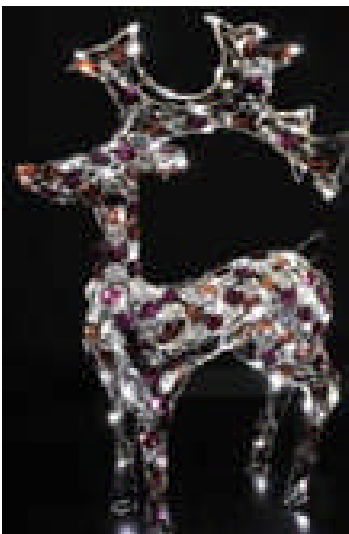

MP Size: 17.3" L x 13.4" W x 22.8" H

Carton Qty: 1 pc

20' Container: 323 pcs

40' Container: 657 pcs

FOB NINGBO Transferable L/C

WIRE DEER LIGHTS

Model: RW71005
24 LED lights, Acrylic Stand, Transparent Wire
Size: 8.1" L x 4.3" W x 13.6" H
MP Size: 20.1" L x 18.1" W x 14.2" H
Carton Qty: 8 pcs
20' Container: 2,652 pcs
40' Container: 5,399 pcs