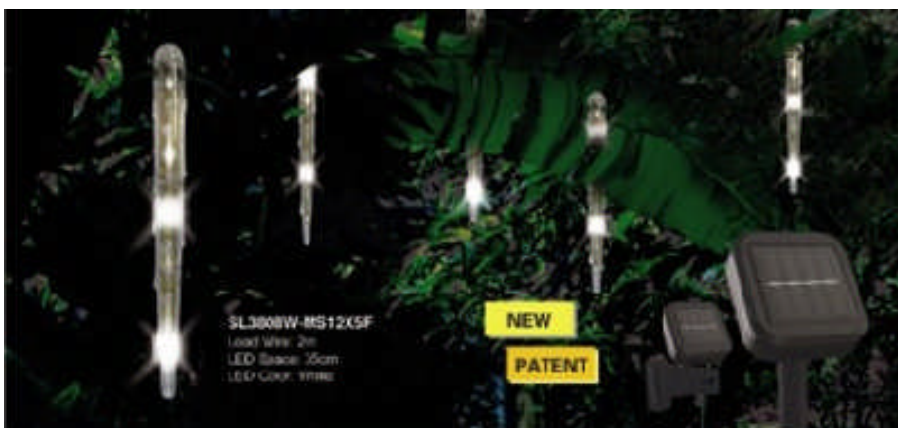

Lead Wire 6.5 ft; LED space 39.4 in

Product Size: 1" W x 12" H

Box Size: 7.1" L x 2.4" W x 12.6" H

Model: SL3808W-MA12X5F

MP Size: 15" L x 15.5" W x
13.4" H

Carton Qty: 12 pcs

20' Container: 6,960 pcs

40' Container: 14,400 pcs